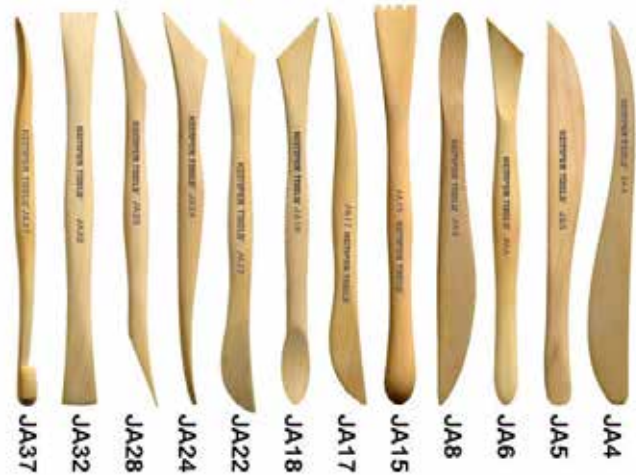

FT451 Fleshing Tool **\$5.69**

FT452 Fleshing Tool **\$5.65**

FTB Feather Texture Brush **\$3.45**

GBC Glaze & Bisque Cutter **\$5.89**

F97 Fettling Knife **\$5.99**

GF2 Greenware File, Large Coarse **\$4.95**

HM1	Handle Maker for Pitcher	\$3.25
-----	--------------------------	--------

HM2	Handle Maker for Mugs	\$3.35
-----	-----------------------	--------

HTS	High Temp Stamen Wire 24 Gauge	\$4.35
-----	--------------------------------	--------

HTW	High Temp Wire 17 Gauge	\$7.15
-----	-------------------------	--------

CODE	TOOL DESCRIPTION	PRICE
JA4	6" Wood Modeling Tool	\$1.75
JA5	6" Wood Modeling Tool	\$1.75
JA6	6" Wood Modeling Tool	\$1.75
JA8	6" Wood Modeling Tool	\$1.75
JA15	6" Wood Modeling Tool	\$1.75
JA17	6" Wood Modeling Tool	\$1.75
JA18	6" Wood Modeling Tool	\$1.75
JA22	6" Wood Modeling Tool	\$1.75
JA24	6" Wood Modeling Tool	\$1.75
JA28	6" Wood Modeling Tool	\$1.75
JA32	6" Wood Modeling Tool	\$1.75
JA37	6" Wood Modeling Tool	\$1.75
JAS	6" Wood Modeling Set	\$17.39