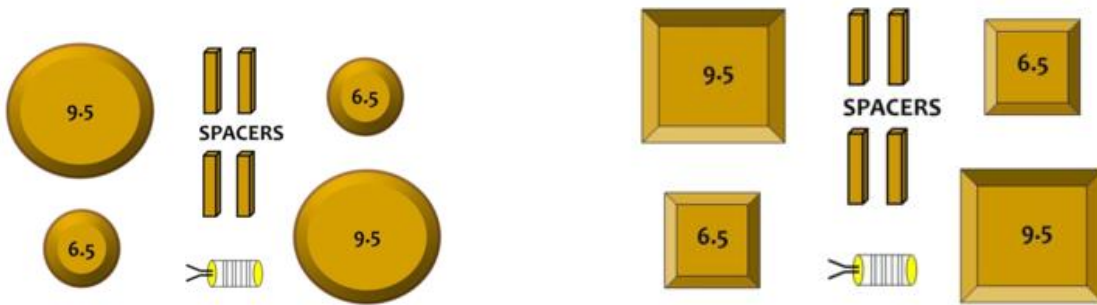

Dinnerware Sets

Round Dinnerware Set $59.87

Square Dinnerware Set $59.87