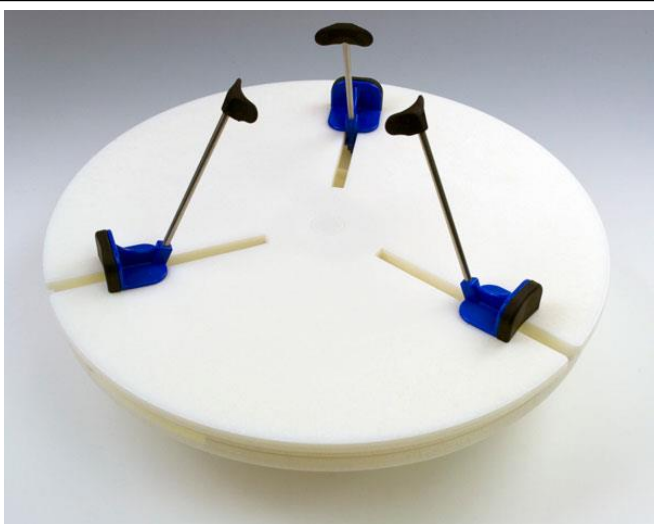

GIFFIN GRIP

Giffin Grip

Giffin Grip Model 10

\$266.43

Giffin Grip Mini

Giffin Grip Mini

\$212.93

The Ceramic Shop Hydrobats

Hydro Bat 12"

\$21.67

Hydro Bat 14"

\$24.45

Hydro Bat 16"

\$32.05

Dirty Girls Bat System

Round